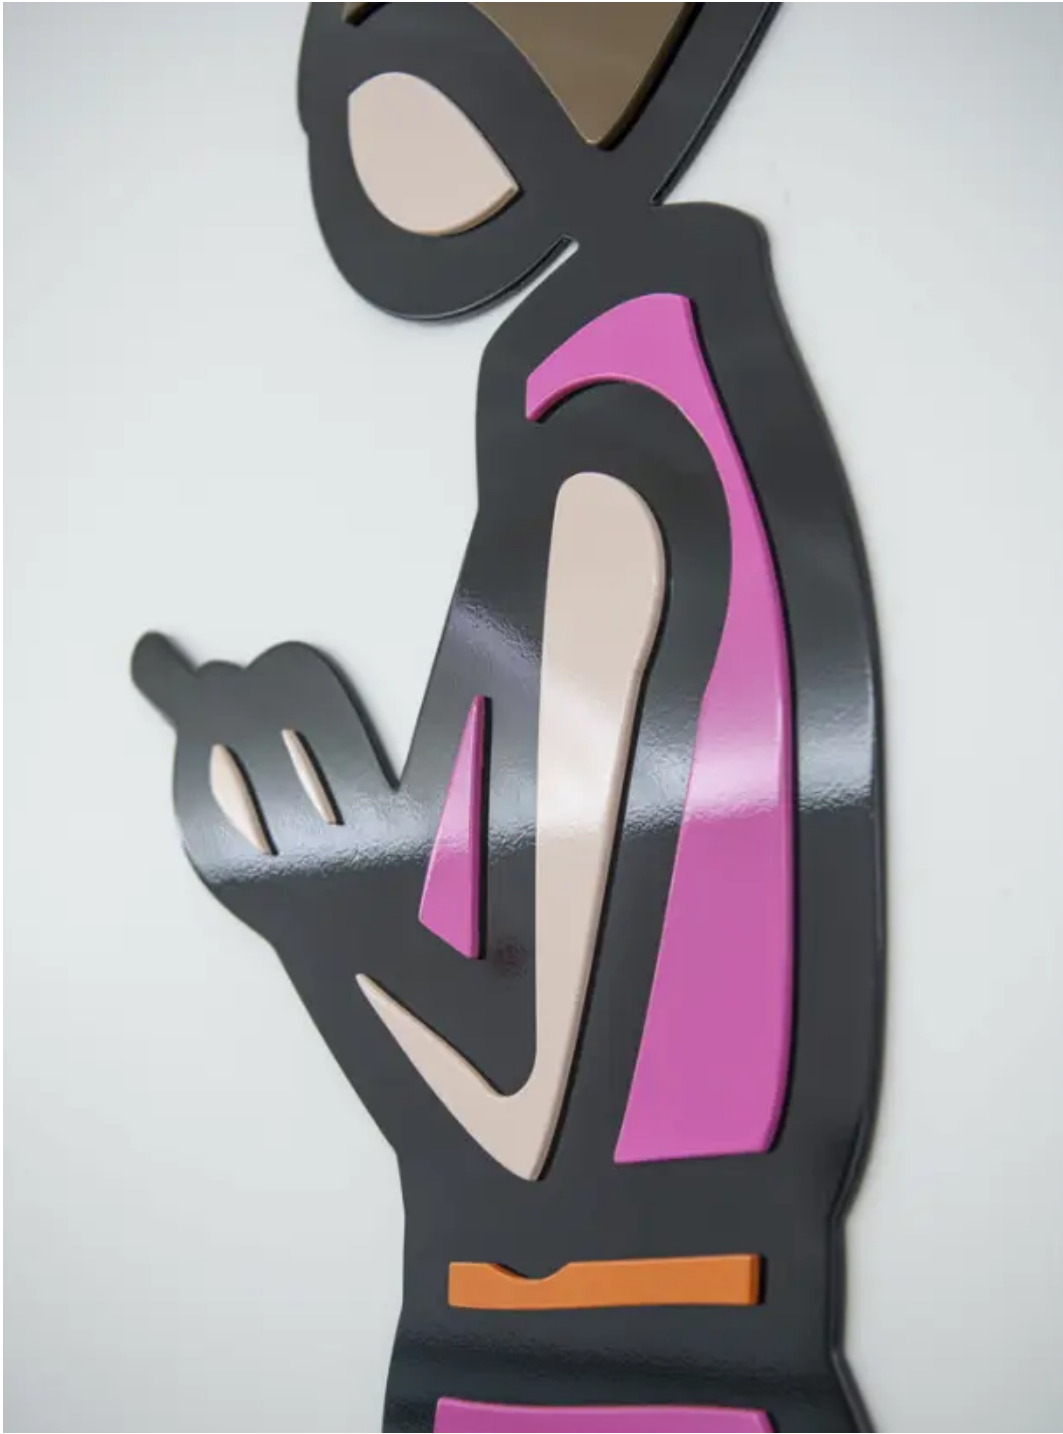

SPEIRS MAJOR